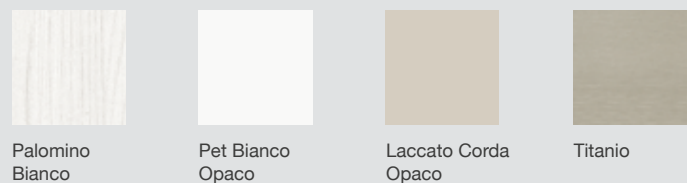

Dynamic shape Soft colour-inclined solid and void volume variations.
 Finesse and design from the kitchen to the living room.

Composizione Diagonale 03 _ Basi e colonne in Palomino Bianco, pensili in Pet Bianco Opaco, elementi a giorno in metallo laccato Corda Opaco. Sistema apertura con gola scavata più maniglia Diagonale in finitura Titanio, zoccolo in finitura Titanio. Top e schienale Bianco neve. The Diagonale 03_ Composition comes in Palomino Bianco base units and tall units, wall units in Pet Bianco Opaco and open elements in Corda Opaco lacquered metal. Hollow groove opening system plus Diagonal handle with Titanio finishing and plinth with Titanio finishing. Bianco Neve top and back panel.