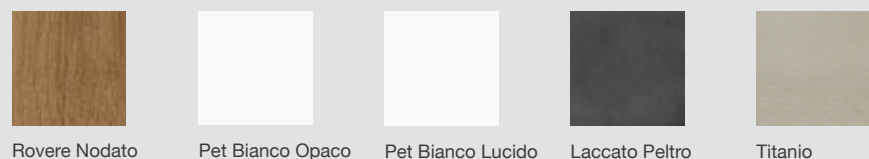

COMPOSITION
D₁₂
DIAGONAL

LA PUREZZA DEL BIANCO
LACCATO IN UN
ACCOSTAMENTO
INEDITO: LACCATO
LUCIDO E OPACO.

The purity of the white colour in an innovative combination:
glossy and matt lacquered finishing.

Composizione Diagonal 12. Basi in Pet Bianco Opaco, colonne e piano Snack in Rovere Nodato, pensili nelle finiture Pet Bianco Opaco e Lucido con inserimento di vani a giorno in metallo laccato Peltro. Sistema apertura gola scavata finitura Titanio. The Diagonal 12 Composition comes in Pet Bianco Opaco base units whereas the tall units and Snack top come in Rovere Nodato, the wall units in Pet Bianco Opaco and Lucido finishing versions with insertion of lacquered Peltro open compartments. Titanio finishing Hollow groove opening system.

Rovere Nodato   Pet Bianco Opaco   Pet Bianco Lucido   Laccato Peltro   Titanio