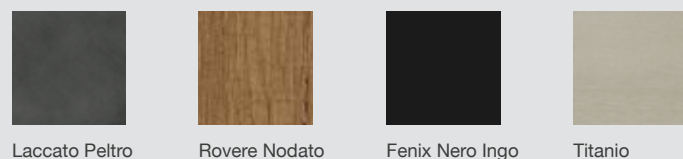

COMPOSITION
D/₀₁
DIAGONAL

STILE LIBERO:
LE LINEE RIGOROSE
DELLE COLONNE
INCONTRANO LA
FORMA IRREGOLARE
DELL'ISOLA.

Freestyle: the stark design of the tall units blends with the irregular shape of the island.

Composizione Diagonale 01 _ Basi in laccato Peltro, colonne in Rovere Nodato. **Sistema di apertura** maniglia Diagonale con gola piatta in finitura Titanio, **zoccolo** in finitura Titanio. **Piano isola** in Fenix Nero Ingo, **piano Snack** in laminato Rovere Nodato sorretto dalla nuova **gamba** in Vetro. **The Diagonale 01** _ Composition comes in Peltro lacquered **base units** and Rovere Nodato **tall units**. Diagonal handle **opening system** with flat groove with Titanio finishing and **plinth** with Titanio finishing. Fenix Nero Ingo **island top**, Rovere Nodato laminate **Snack top** supported by the new glass leg.

Laccato Peltro   Rovere Nodato   Fenix Nero Ingo   Titanio