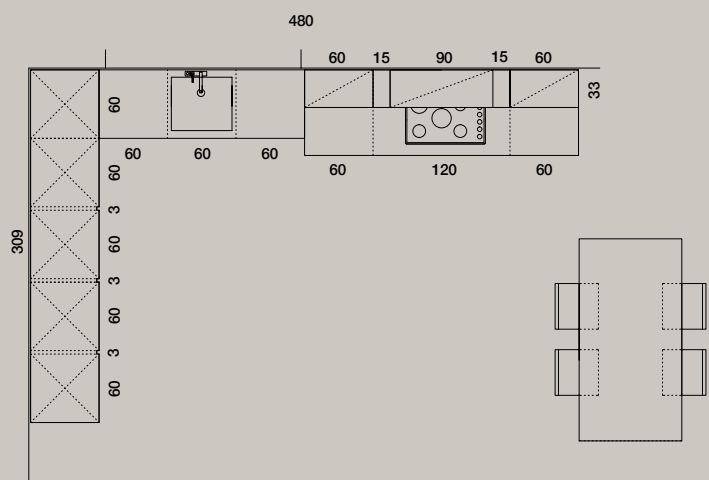

COMPOSITION
D/08
DIAGONAL

UN'ESTETICA
D'ALTRI TEMPI
INCONTRA
DESIGN E
FUNZIONALITÀ.

Beauty from the yester years blends with design and functionality.

Composizione Diagonal 08. Colonne, basi e pensili in Palomino Noce e Pet Bianco Lucido. Top in Fenix Grigio Efeso. Gola e zoccolo in Titanio. Tavolo e panche in Palomino Noce con struttura in finitura Peltro. **The Diagonal 08 Composition** comes with Palomino Noce and Pet Bianco Lucido tall units, base units and wall units. Fenix Grigio Efeso top. Titanium groove and plinth. Palomino Noce table and benches with Peltro finishing structure.