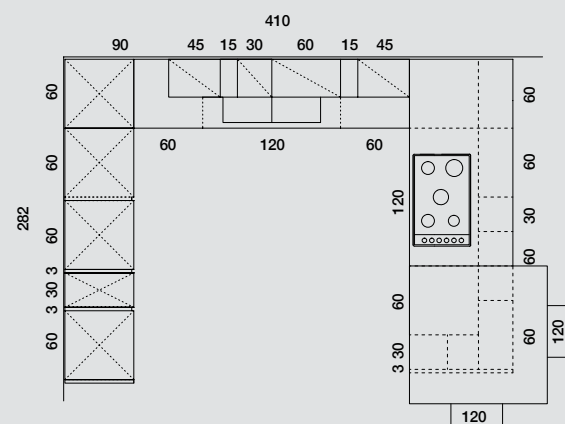

COMPOSITION
D₁₂
DIAGONAL

LA PUREZZA DEL BIANCO
LACCATO IN UN
ACCOSTAMENTO
INEDITO: LACCATO
LUCIDO E OPACO.

The purity of the white colour in an innovative combination:
glossy and matt lacquered finishing.

Composizione Diagonal 12. Basi in Pet Bianco Opaco, colonne e piano Snack in Rovere Nodato, pensili nelle finiture Pet Bianco Opaco e Lucido con inserimento di vani a giorno in metallo laccato Peltro. Sistema apertura gola scavata finitura Titanio. The Diagonal 12 Composition comes in Pet Bianco Opaco base units whereas the tall units and Snack top come in Rovere Nodato, the wall units in Pet Bianco Opaco and Lucido finishing versions with insertion of lacquered Peltro open compartments. Titanio finishing Hollow groove opening system.