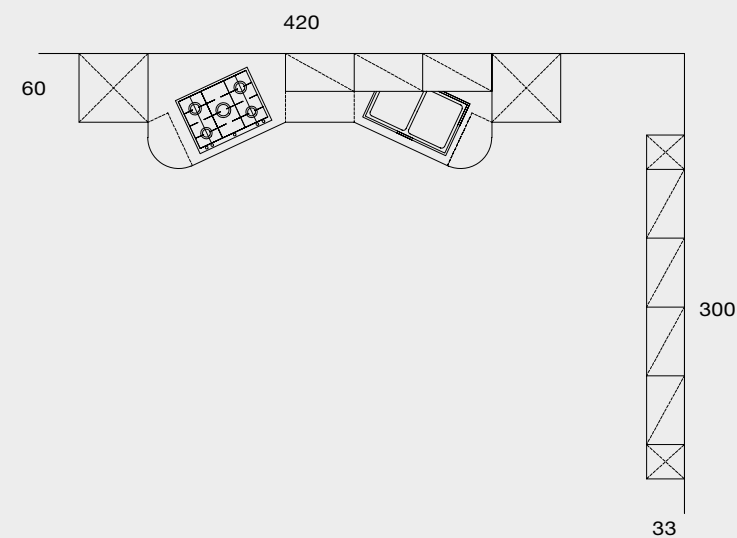

Life impiallacciato opaco  
matt veneered

Noce Santiago  
Santiago walnut  
JUST IN TIME

Biancospino  
Hawthorn  
STANDARD

Composizione 03

**Composizione 03**

LIFE MANIGLIA HANDLE. Cucina con maniglia Fiocco consigliata. Basi con ante impiallacciate noce santiago Just in time. Pensili e colonne con ante impiallacciate biancospino di serie. A destra composizione giorno realizzata con i moduli "Look System" in finitura noce santiago Just in time. / Kitchen with Fiocco recommended handle. Base units with santiago walnut Just in time veneered doors, wall units and column units with hawthorn veneered doors. On the right: living area composition created with the "Look System" modules in Santiago walnut finish Just in time.