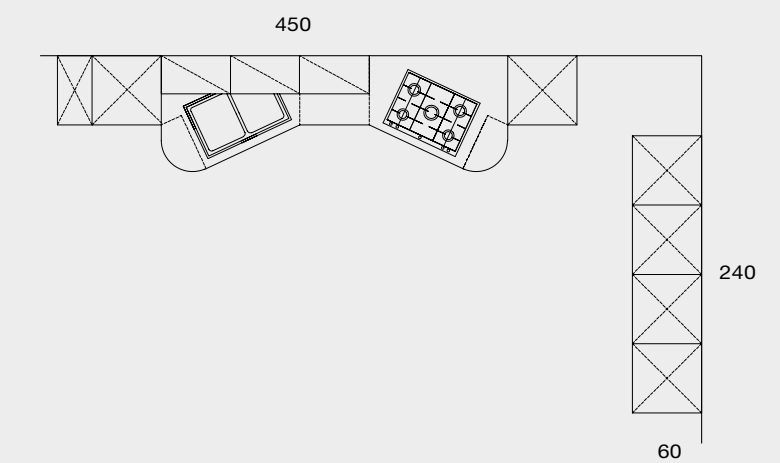

Composizione 04

LIFE MANIGLIA HANDLE + BRILLANT. Cucina con maniglia Fiocco consigliata. Basi con ante impialacciate noce santiago Just in time. Pensili e colonne con ante in vetro liscio corda optional, telaio in alluminio finitura brill. Colonne dispensa in vetro liscio stopsol di serie. / Kitchen with Fiocco recommended handle. Base units with santiago walnut Just in time veneered doors. Wall units and column units with doors in corda colour smooth glass and brill finish aluminium frame. Column units with doors in stopsol standard smooth glass and brill finish aluminium frame.

Life impialacciato opaco
matt veneered

Noce Santiago
Santiago walnut
JUST IN TIME

Brillant vetro liscio
smooth glass

Corda
Cord
OPTIONAL

Stopsol
Stopsol
STANDARD

Composizione 04