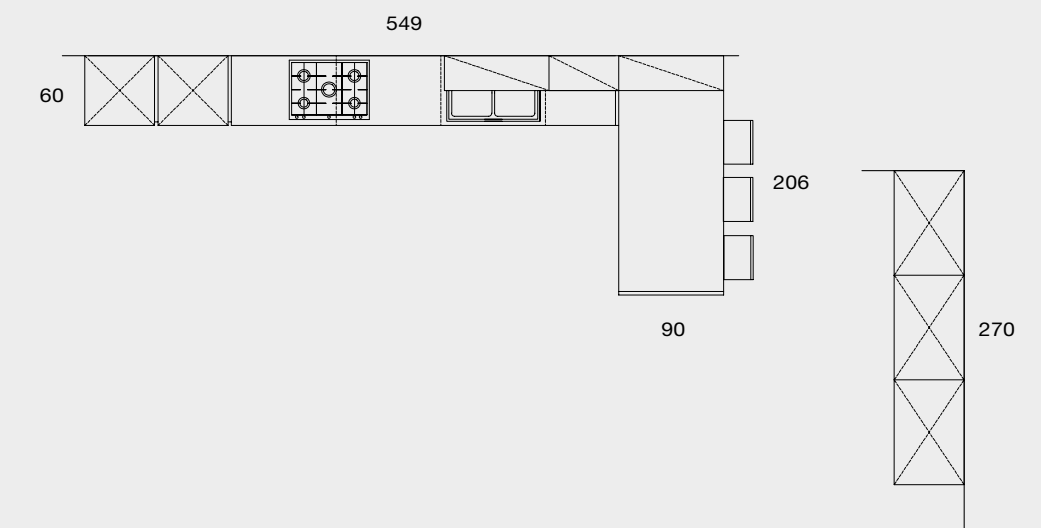

Composizione 16

LIFE + GLORIA. Cucina con tasca finitura brown con maniglia ad incasso Up. Basi e colonne con ante impiallacciate noce santiago Just in time, pensili con ante in vetro liscio stopsol di serie, telaio in alluminio finitura brown. Tavolo estraibile da fissare a parete. / Kitchen with pocket brown finish with recessed handle Up. Base units and column units with santiago walnut Just in time veneered doors, wall units with doors in stopsol standard smooth glass and brown finish aluminium frame. Pullout table for fixing to the wall.

Life impiallacciato opaco
matt veneered

Noce Santiago
Santiago walnut
JUST IN TIME

Composizione 16